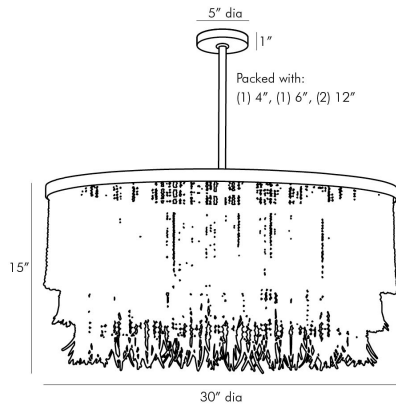

## BAJA CHANDELIER

45083  
H: 17 IN, Dia: 30.00 IN  
Dark Gray Wash Coco Beads, Antique Brass  
Contract Suitable As Is

A natural take on classic design the Baja Chandelier finds balance and defines beauty with organic materials. The layered concentric construction is crafted from wood and coconut beads that are strung along an antique brass frame showcasing a melange of smoky hues. Coconut shell talons hang from the wood bead strands. Though light and airy this 3-light chandelier establishes a strong natural presence in any set-

### DIMENSIONS

Chandelier	H: 15 IN, Dia: 30.00 IN
Minimum Hanging Height	17 IN
Maximum Hanging Height	51 IN
Canopy	H: 1 IN, Dia: 5.00 IN